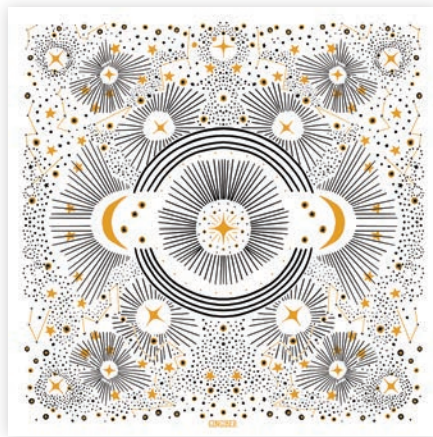

Woodland Wonder BY GINGERBREAD

NOTEPADS

Size: 7" x 4 1/4"

NP2116

NP2117

NP2118

F518

F535

TEA TOWELS

Size: 7" x 4 1/4"

F534

Notepads, Tea Towels & Stickers are available now!

Woodland Wonder BY GINGERBREAD

STICKERS

ST2118

ST2119