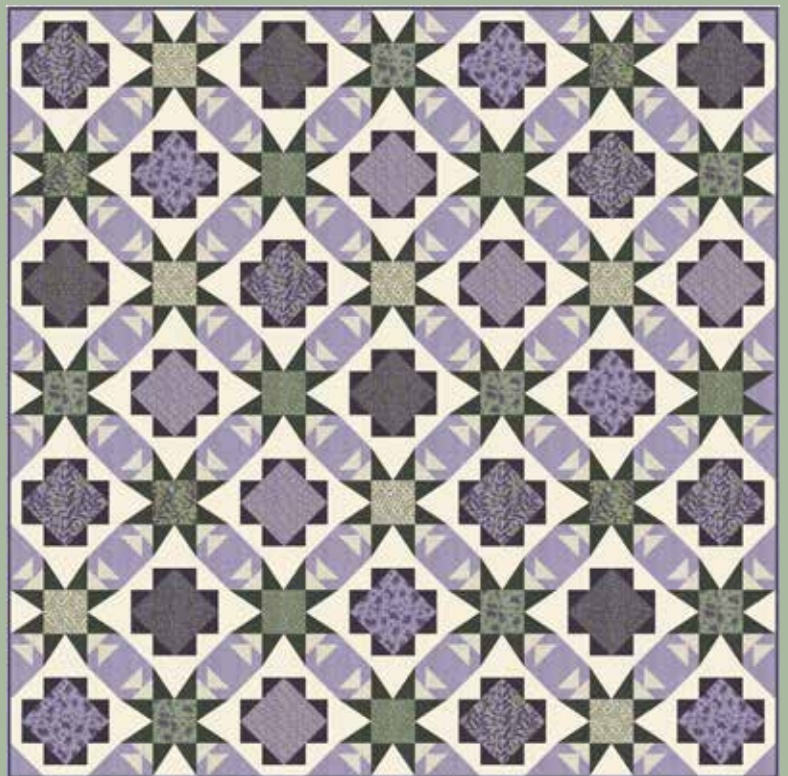

Wild Iris Holly Taylor

CAC 108 Scarlett's Cottage

75" x 75"

105" x 105"

Wild Iris Holly Taylor

With its many lakes, and beautiful winter landscapes, the abundant wildflowers in Minnesota can be overlooked. We eagerly await the passage of spring into summer when the wild irises with their graceful petals and the lovely blending of lavender and purple bloom, and fields are full of native grasses, Dame's Rocket, and Creeping Thyme.

moda FABRICS + SUPPLIES® **MARCH DELIVERY**

Patterns by Antler Quilt Designs

Cotwolds 16" x 48"

Eden Park 18" x 45"

Table Runners from book,
Tabletastic 2, AQD 0416

AQD 0413 Winter Manor Book
Frosted Flannels 65" x 83"