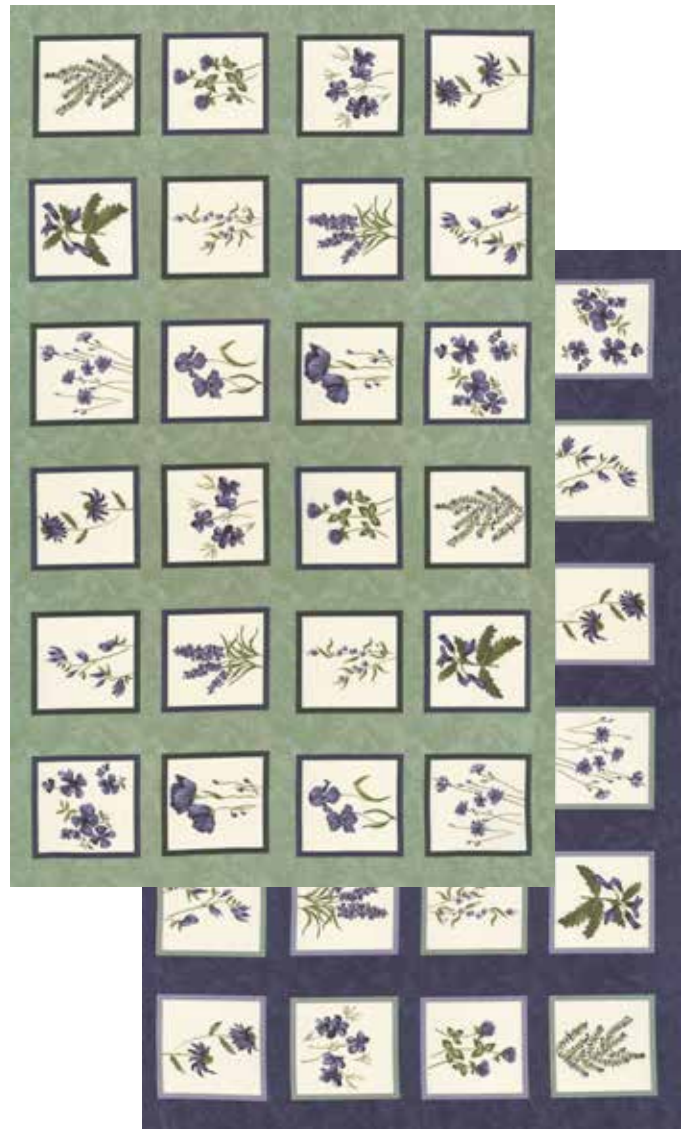

moda FABRICS + SUPPLIES® **MARCH DELIVERY**

Patterns by Antler Quilt Designs

Cotwolds 16" x 48"

Eden Park 18" x 45"

Table Runners from book,
Tabletastic 2, AQD 0416

AQD 0413 Winter Manor Book
Frosted Flannels 65" x 83"

Wild Iris Holly Taylor

moda FABRICS + SUPPLIES® MARCH DELIVERY

Wild Iris Holly Taylor

6873 12

6876 12

6871 12

6875 12

6872 12

6874 11

6875 11

6871 11

6876 11

6873 11

6870 12

6870 13

Panel size is approx. 24" x 44".
Blocks are approx. 5" x 5".

PP

MARCH DELIVERY

•31 Prints •100% Premium Cotton

ABs include one panel 6870-13. F8s, JRs, LCs, MCs & PPs do not include the panels.

JRs, LCs, MCs & PPs include 29 skus plus two each of 6871 & 6873.