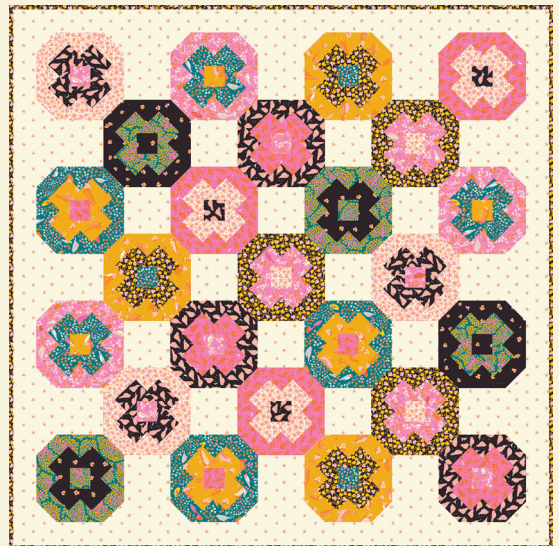

PLAYFUL RS5027 124M

EARTH RS5027 26M

CAYENNE RS5027 64M

STORYTIME RS5027 129

SUNSHINE RS5027 71M

CQ 015 54" x 64"
Crinkly Quilts | Helix Nebula

CQ 015 Crinkly Quilts | Stash-N-Dash 63" x 72"

PAD 018 Patch and Dot | Churn Dots 65" x 65"

KTQ 180 Kitchen Table Quilting | The Lydia Pattern 68" x 90"

LC FRIENDLY!

SMA 108 Sew Mariana | Flutter Down

72" x 72"

MMD 1097
59½" x 74"

Meadow Mist Designs
Allegheny

MM 027
64" x 80"

Modernly Morgan
Spectra