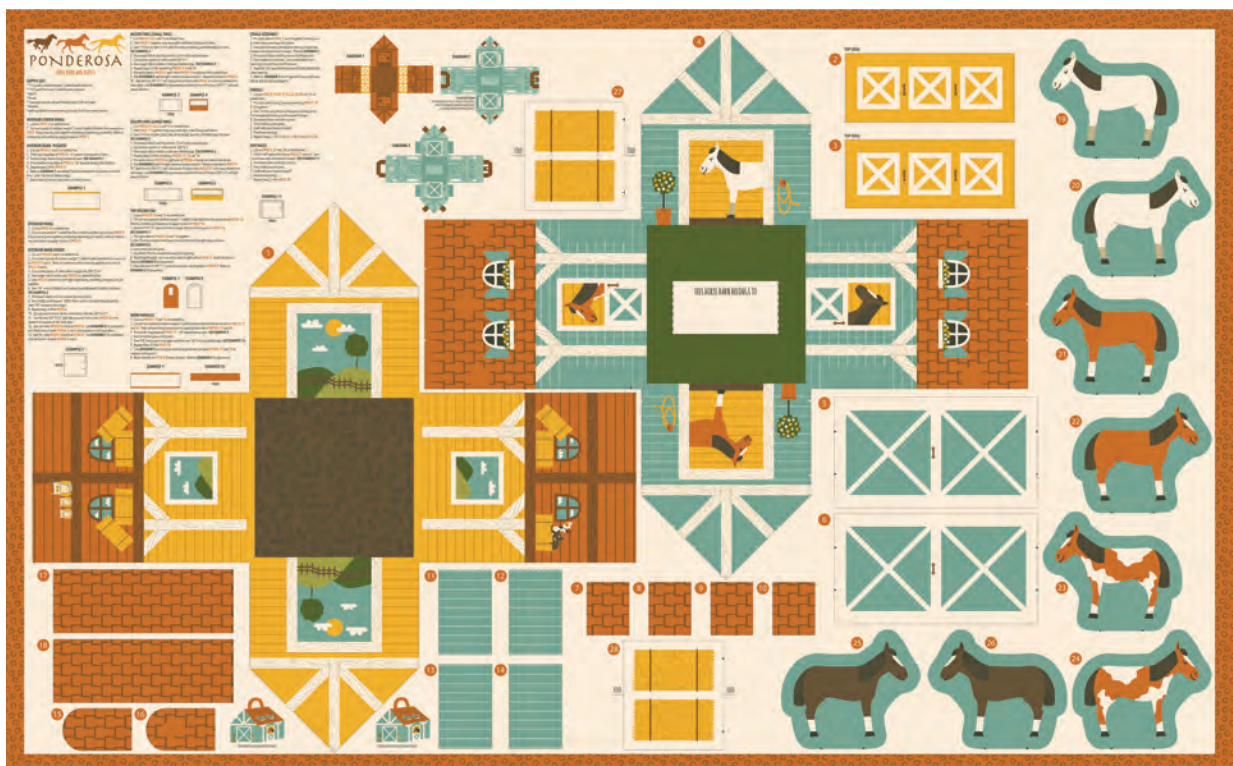

PONDEROSA

STACY IEST HSU

Like many, I was raised watching reruns of Bonanza, a show about a father and his three sons living on a large ranch called The Ponderosa set in the 1860s. What I most vividly remember is the intro with the map burning away and the father and three sons riding their horses with the iconic music in the background. My latest collection Ponderosa was inspired by this iconic retro cowboy imagery.

This collection celebrates the cowboy life with various unisex themed prints including retro horse scenes, horse silhouettes, horseshoes and more.. In keeping with the retro theme, the color palette is burnt orange and gold, avocado green, brown and turquoise. In addition to the prints there are two fabric panels, a horse and stable playset and a multi square panel perfect for quilt samplers and pillows.

Let Ponderosa help you relive the ol' cowboy days in your home.

moda
FABRICS + SUPPLIES®

NOVEMBER 2023 DELIVERY

SIH 088 Western Sampler 52" x 60"

**KIT
20860**

PS20860 Cowboy Squares 82" x 82" LC Friendly

SIH 089 Bohemian Western 86" x 86"

SIH 090 Ponderosa 69" x 69"

PONDEROSA

 STACY IEST HSU

20869 11

Panel Size: 36" x 44"

Block Size: 10" x 10". Horseshoes are 2.5" x 32"

PONDEROSA STACY IEST HSU

CUT & SEW PANEL
MAKES BARN & HORSES