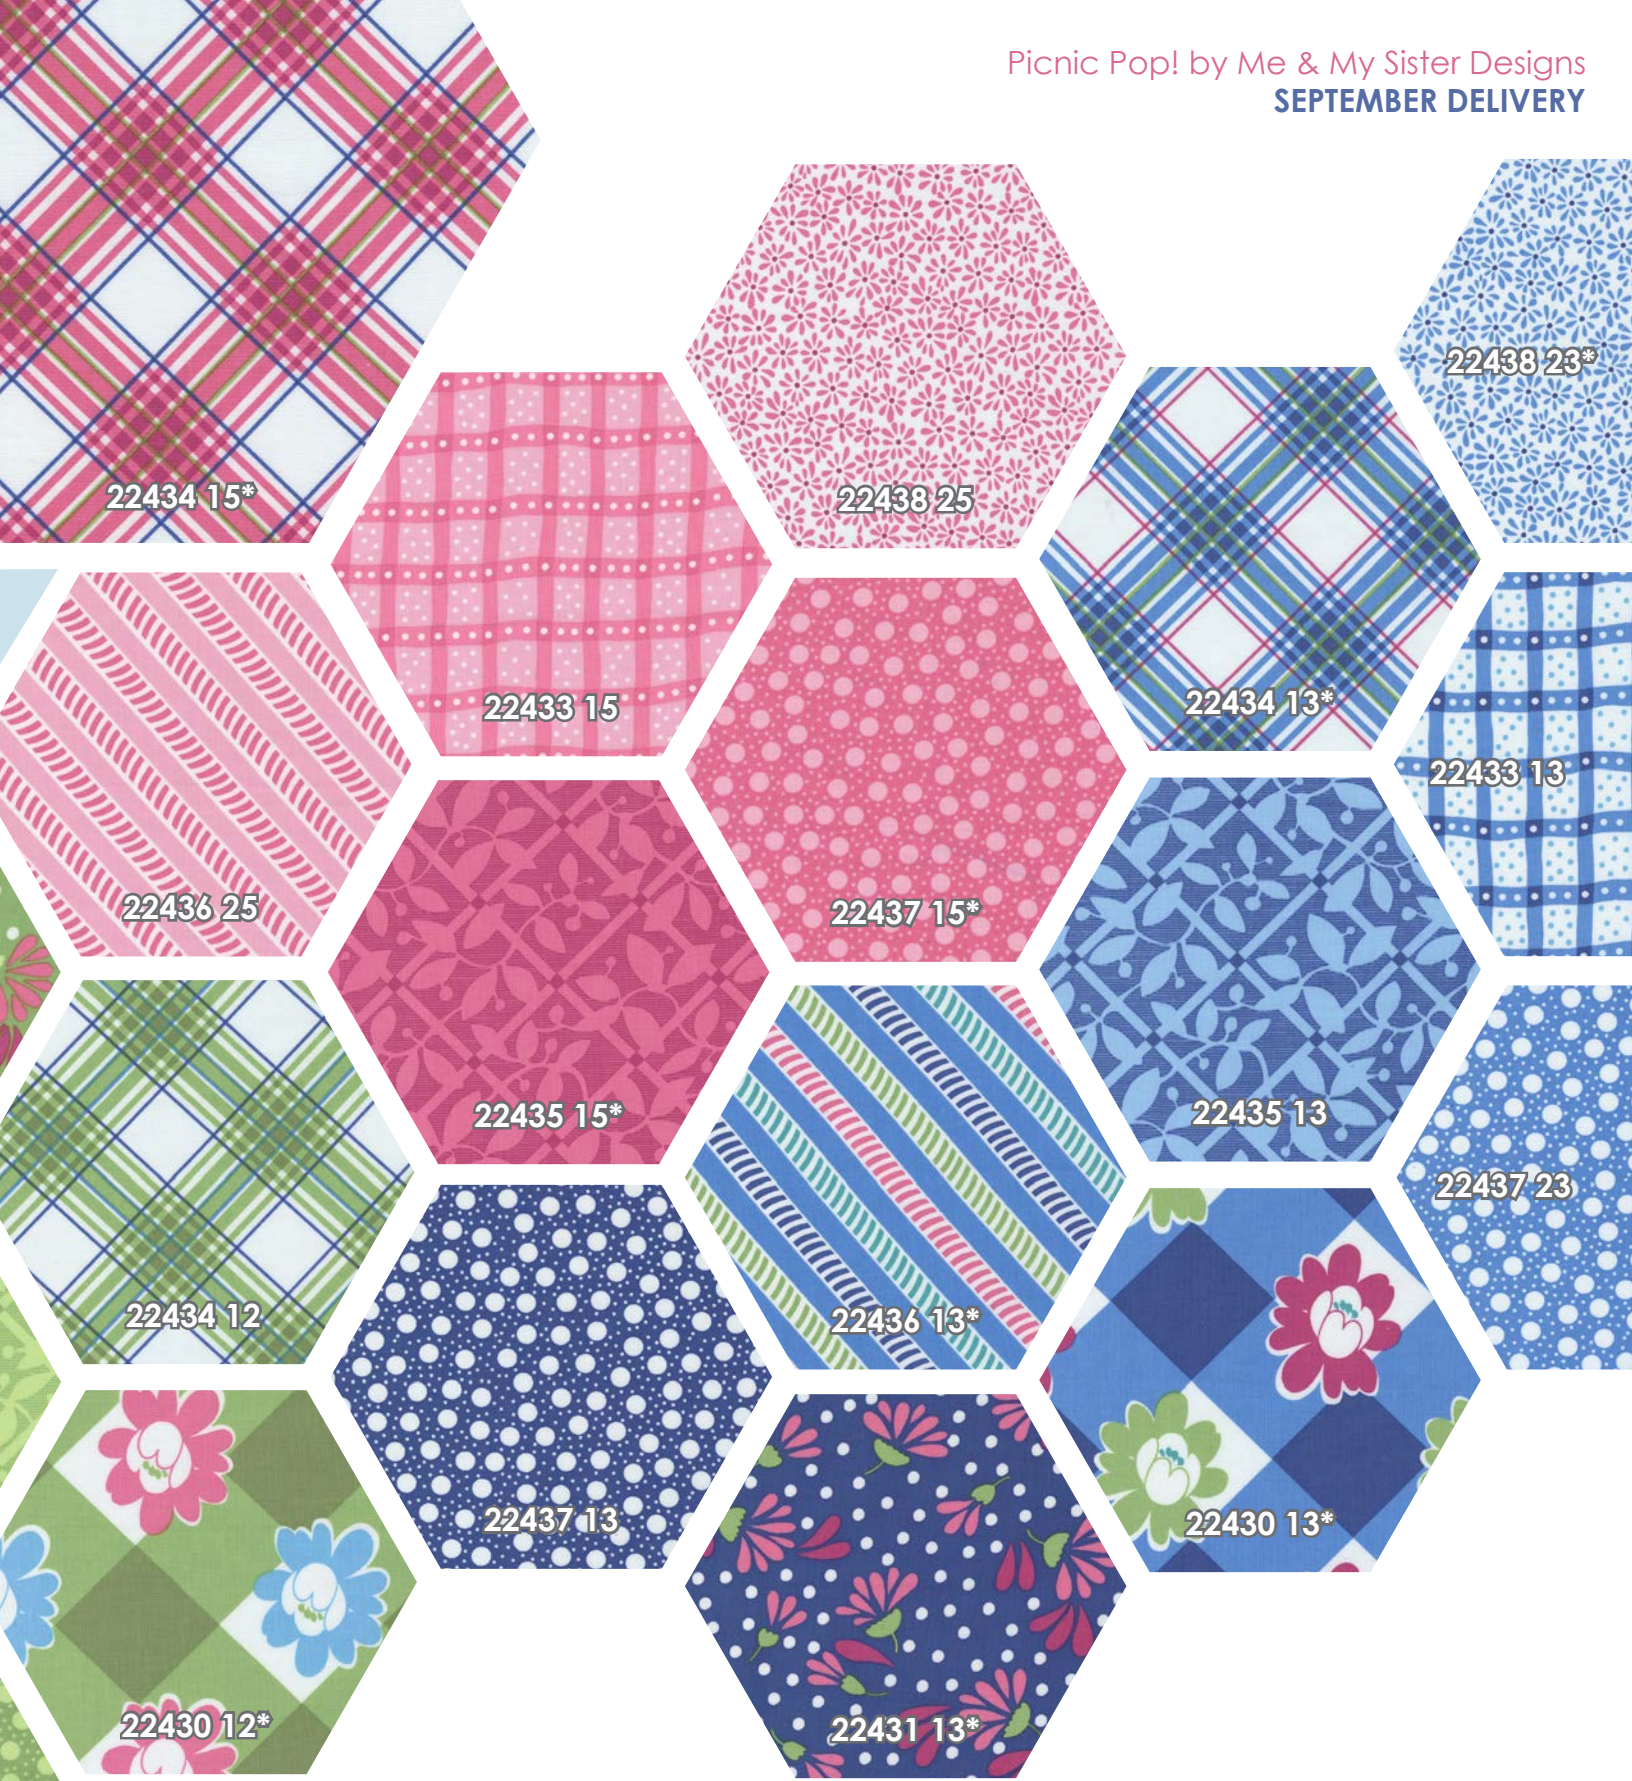

22430

Asst.
15

Asst.
10

Low Cal
10

AB

F8

HB

JR

LC

MC

PP

SEPTEMBER DELIVERY

•33 Prints •100% Premium

HBs, JRs, LCs, MCs & PPs include 33 skus plus two each of 22431 & 22432.