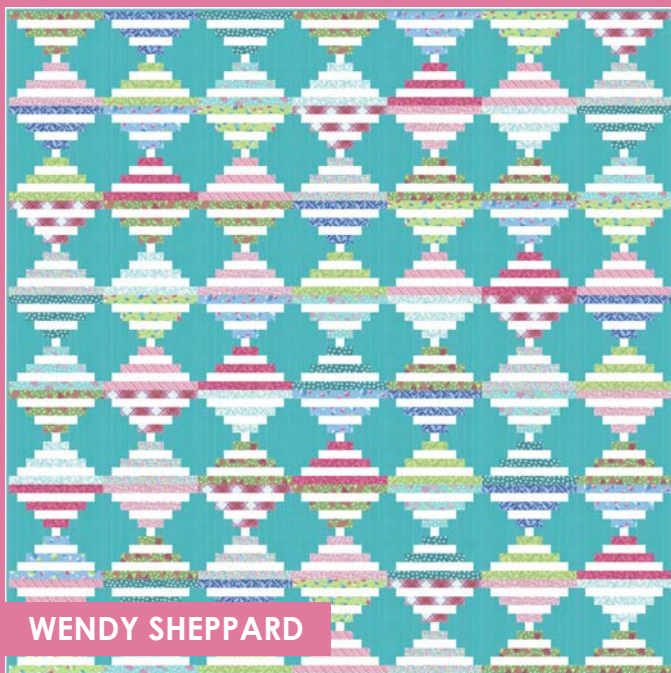

It's a bright summer day with a clear, blue sky, the smell of flowers and freshly cut grass fills the air - it's the perfect day for a picnic! Pack up a basket with treats, a good book and a hat for the sun, then head to the park. Don't forget to bring a quilt!

SEPTEMBER DELIVERY

BELLA SOLID COORDINATES

- 98
- 166
- 190
- 163
- 267
- 269
- 107
- 115
- 305

moda
FABRICS + SUPPLIES®

WENDY SHEPPARD

WS 44 Candy Logs 77" x 77"