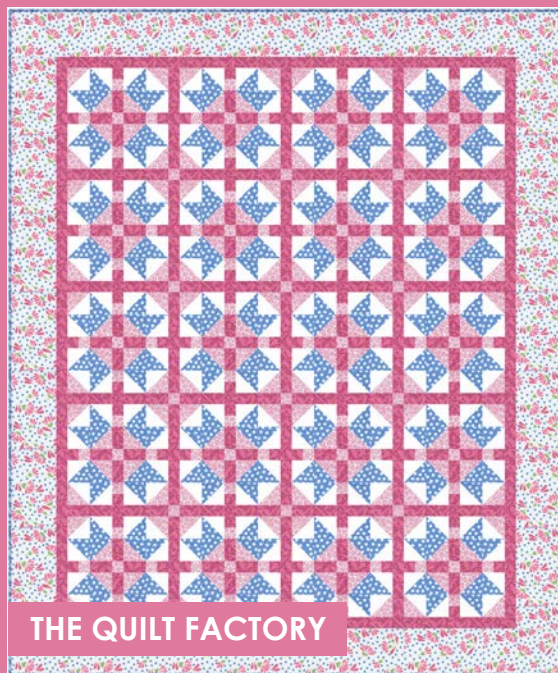

**SEPTEMBER DELIVERY**

**BELLA SOLID COORDINATES**

- 98
- 166
- 190
- 163
- 267
- 269
- 107
- 115
- 305

*moda*  
 FABRICS + SUPPLIES®

**WENDY SHEPPARD**

**WS 44 Candy Logs 77" x 77"**

**THE QUILT FACTORY**

**QF 2201 Ribbon Weave 49" x 59"**