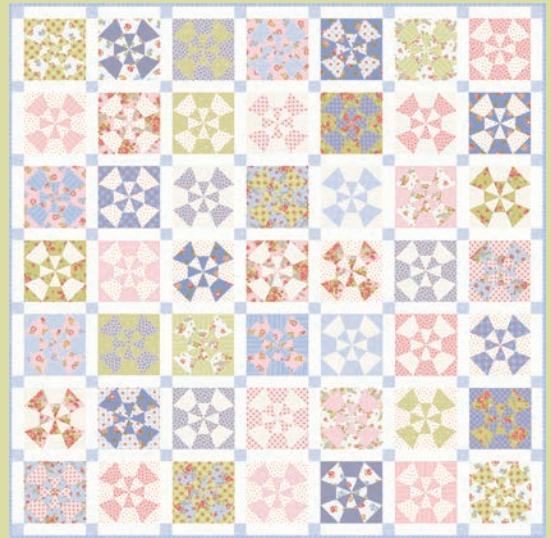

LC

MC

PP

KIT

JULY DELIVERY

•22 Prints •100% Premium Cotton

AB includes all 22 skus. JRs, LCs, MCs & PPs include 22 skus with two each of 18780-18782, 18783-11, 13 & 16 and 18784. Assortments and precuts do not include Bella Solid Coordinates.

AQ 303 Bloomie - 2 Sizes 57" x 67" and 75" x 75"

Blue Version

Pink Version

AQ 306 Quinn 60" x 60"

AQ 304 Bloomie Barn Square 52" x 52"
Other size option 48" x 48" is available.

86" x 86"

AQ 305 Pinwheels

63" x 63"

AQ 308 Tomorrow 68" x 68"

Pink Version 48" x 48"

**KIT
18780**

Blue Version 58" x 58"

AQ 307 Starry Night