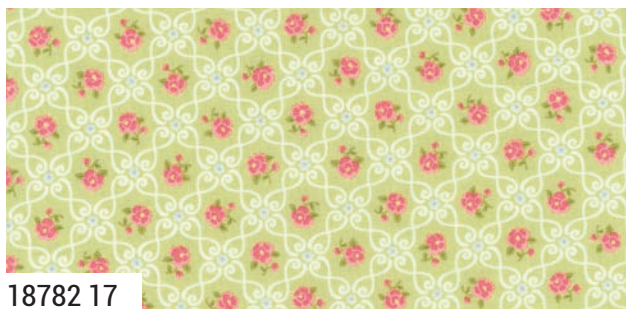

18780 11

18783 11

18781 11

18784 11

18780 17

18782 17

18785 17

18784 27

9900 200 OFF WHITE

9900 72 CELERY

Bella Solid Coordinates

moda JULY DELIVERY

Memory Lane *brenda riddle designs* home of *Acorn Quilt & Gift Company*

18781 12

18780 12

18782 12