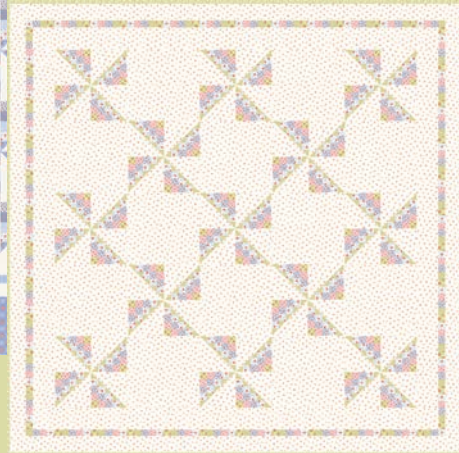

LC

MC

PP

KIT

JULY DELIVERY

•22 Prints •100% Premium Cotton

AB includes all 22 skus. JRs, LCs, MCs & PPs include 22 skus with two each of 18780-18782, 18783-11, 13 & 16 and 18784. Assortments and precuts do not include Bella Solid Coordinates.

AQ 303 Bloomie - 2 Sizes 57" x 67" and 75" x 75"

Blue Version

Pink Version

AQ 306 Quinn 60" x 60"

AQ 304 Bloomie Barn Square 52" x 52"
Other size option 48" x 48" is available.

86" x 86"

AQ 305 Pinwheels

63" x 63"

AQ 308 Tomorrow 68" x 68"

Pink Version 48" x 48"

**KIT
18780**

Blue Version 58" x 58"

AQ 307 Starry Night