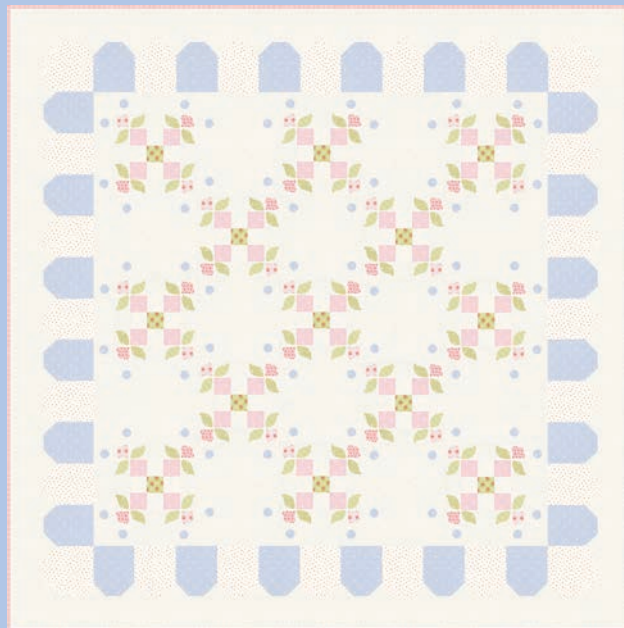

LC

MC

PP

KIT

JULY DELIVERY

•22 Prints •100% Premium Cotton

AB includes all 22 skus. JRs, LCs, MCs & PPs include 22 skus with two each of 18780-18782, 18783-11, 13 & 16 and 18784. Assortments and precuts do not include Bella Solid Coordinates.

AQ 303 Bloomie - 2 Sizes 57" x 67" and 75" x 75"

Blue Version

Pink Version

AQ 306 Quinn 60" x 60"

AQ 304 Bloomie Barn Square 52" x 52"
Other size option 48" x 48" is available.

86" x 86"

AQ 305 Pinwheels

63" x 63"