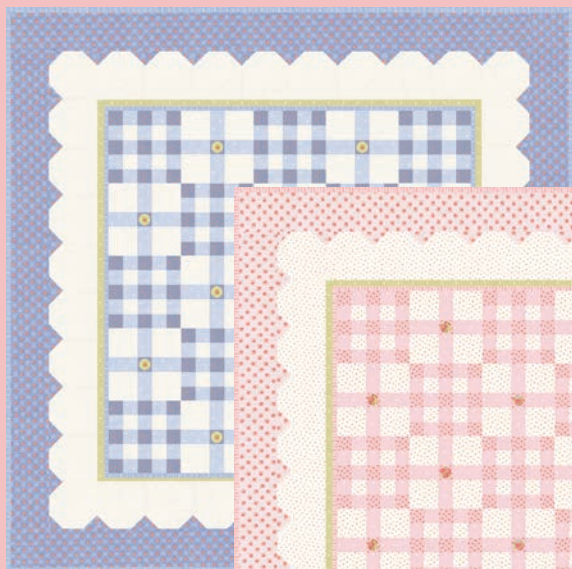

LC

MC

PP

KIT

JULY DELIVERY

•22 Prints •100% Premium Cotton

AB includes all 22 skus. JRs, LCs, MCs & PPs include 22 skus with two each of 18780-18782, 18783-11, 13 & 16 and 18784. Assortments and precuts do not include Bella Solid Coordinates.

AQ 303 Bloomie - 2 Sizes 57" x 67" and 75" x 75"

Blue Version

Pink Version

AQ 306 Quinn 60" x 60"

AQ 304 Bloomie Barn Square 52" x 52"
Other size option 48" x 48" is available.

86" x 86"

AQ 305 Pinwheels

63" x 63"