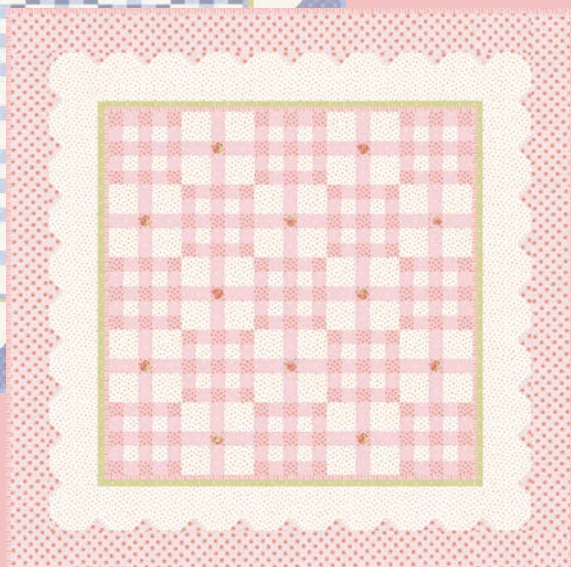

LC

MC

PP

KIT

JULY DELIVERY

•22 Prints •100% Premium Cotton

AB includes all 22 skus. JRs, LCs, MCs & PPs include 22 skus with two each of 18780-18782, 18783-11, 13 & 16 and 18784. Assortments and precuts do not include Bella Solid Coordinates.

AQ 303 Bloomie - 2 Sizes 57" x 67" and 75" x 75"

Blue Version

Pink Version

AQ 306 Quinn 60" x 60"

AQ 304 Bloomie Barn Square 52" x 52"
Other size option 48" x 48" is available.

86" x 86"

AQ 305 Pinwheels

63" x 63"