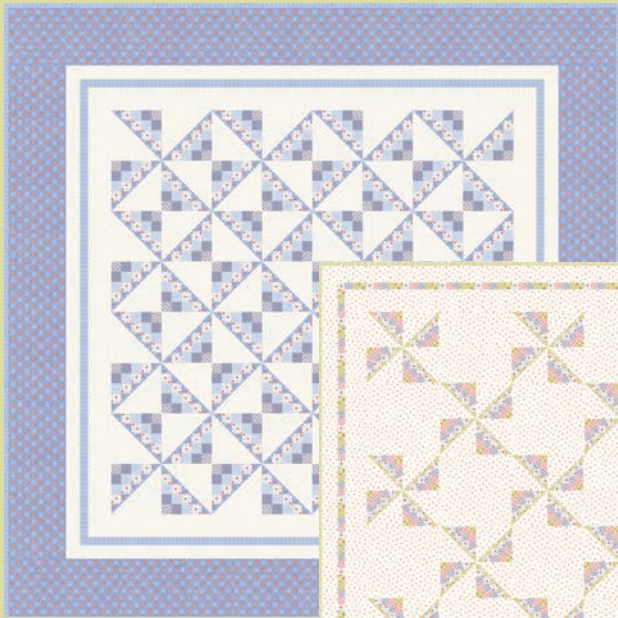

LC

MC

PP

KIT

JULY DELIVERY

•22 Prints •100% Premium Cotton

AB includes all 22 skus. JRs, LCs, MCs & PPs include 22 skus with two each of 18780-18782, 18783-11, 13 & 16 and 18784. Assortments and precuts do not include Bella Solid Coordinates.

AQ 303 Bloomie - 2 Sizes 57" x 67" and 75" x 75"

Blue Version

Pink Version

AQ 306 Quinn 60" x 60"

AQ 304 Bloomie Barn Square 52" x 52"
Other size option 48" x 48" is available.

86" x 86"

AQ 305 Pinwheels

63" x 63"

AQ 308 Tomorrow 68" x 68"

Pink Version 48" x 48"

**KIT
18780**

Blue Version 58" x 58"

AQ 307 Starry Night