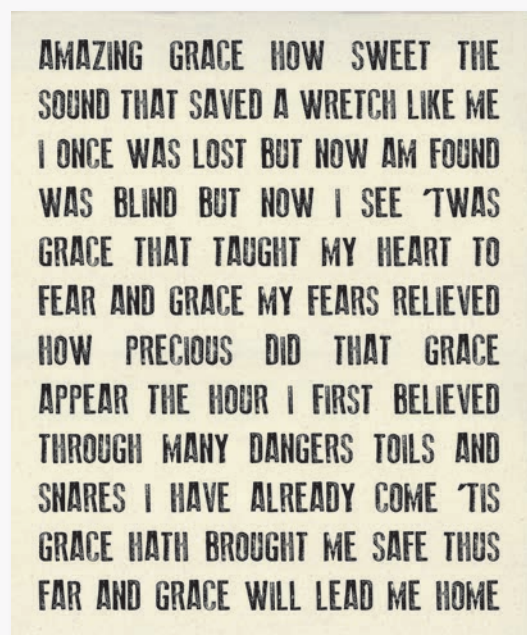

Amazing Grace - 5763 11P
54" x 65" Min: 2