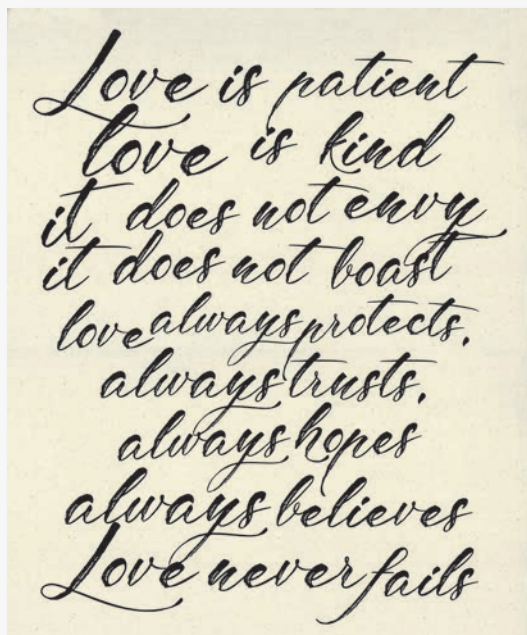

Love is Patient - 5762 11P
54" x 65" Min: 2