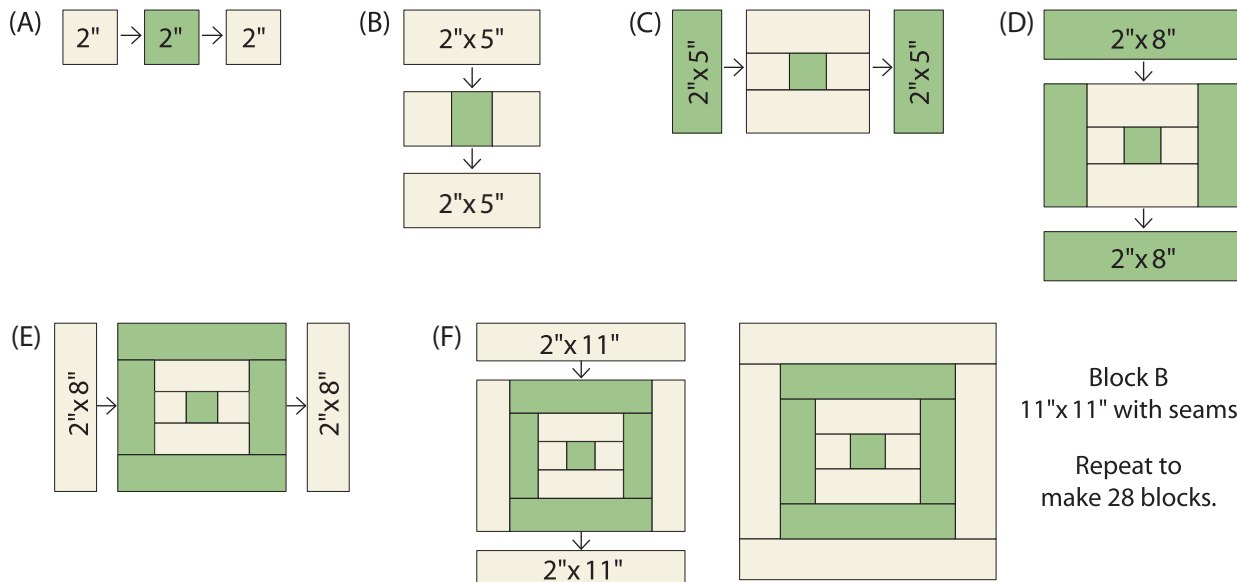

Read instructions before beginning a project.
 All instructions include a ¼" seam allowance.
 22" measurement is approximate; WOF=width of fabric.
 22" may indicate cutting the length of a fat quarter
 or cutting the width of fabric strip in half

1 **Block A:** *One Dark print is used within a block.* Follow the steps to make a block. Always press away from the Background print. Repeat to make a total of 28–11"x 11" Block As.

Block A
 11"x 11" with seams

Repeat to
 make 28 blocks.

moda

2 **Block B:** *One Dark print is used within a block.* Follow the steps to make a block. Always press away from the Background print. Repeat to make a total of 28–11"x 11" Block Bs.

Block B
 11"x 11" with seams

Repeat to
 make 28 blocks.

3 Sew 4–Block A and 3–Block B together to make Row One. *Note how Block B is rotated to make the piecing easier.* Make 4 Row Ones. Sew 3–Block A and 4–Block B together to make Row Two. *Note how Block B is rotated to make the piecing easier.* Make 4 Row Twos. Combine the rows to make the quilt top.