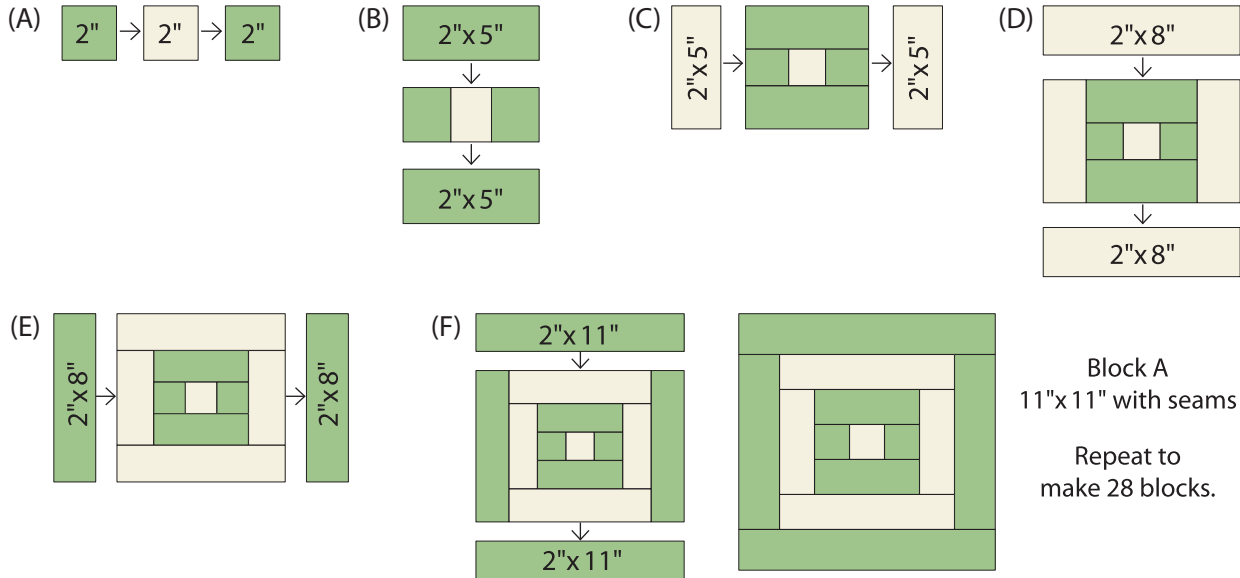

Quilt is 73½"x84"

30's Playtime

moda

Chloe's Closet

30's Playtime

Chloe's Closet

Quilt is 73½"x84".

Quilter Basics

Read instructions before beginning a project.
 All instructions include a ¼" seam allowance.
 22" measurement is approximate; WOF=width of fabric.
 22" may indicate cutting the length of a fat quarter
 or cutting the width of fabric strip in half

1 **Block A:** *One Dark print is used within a block.* Follow the steps to make a block. Always press away from the Background print. Repeat to make a total of 28–11"x 11" Block As.

Block A
 11"x 11" with seams

Repeat to
 make 28 blocks.

moda

2 **Block B:** *One Dark print is used within a block.* Follow the steps to make a block. Always press away from the Background print. Repeat to make a total of 28–11"x 11" Block Bs.