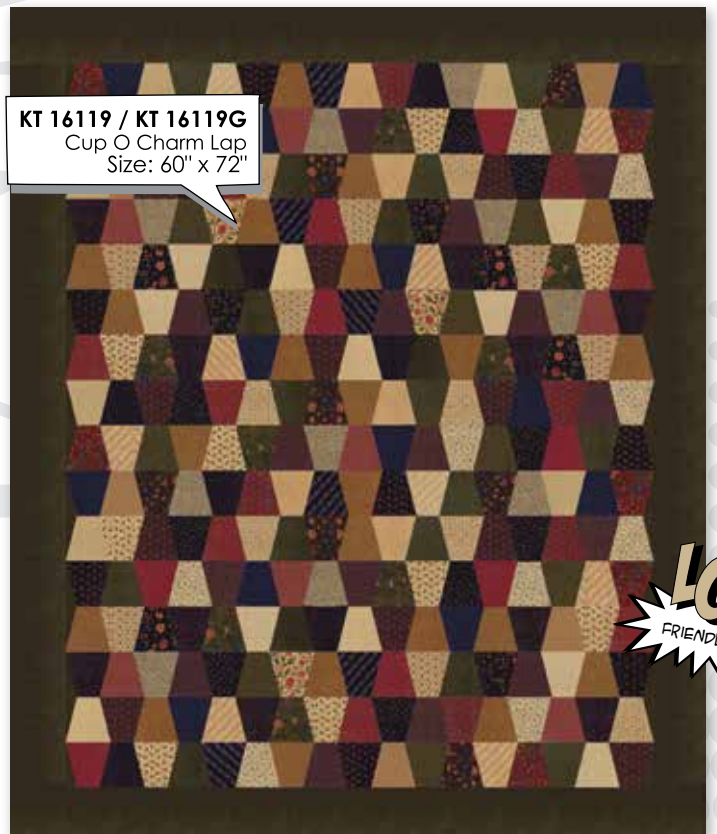

KT 16119 / KT 16119G
Tumbling Blocks Runner
Size: 22" x 44"

RP
FRIENDLY

KT 16119 / KT 16119G
Thistle and Thorn Lap
Size: 70" x 88"

JR
FRIENDLY

KT 16119 / KT 16119G
Cup O Charm Lap
Size: 60" x 72"

LC
FRIENDLY

9534 11*

9530 11*

9535 11

9533 11*

9536 11

9537 11*

9531 11

9538 21