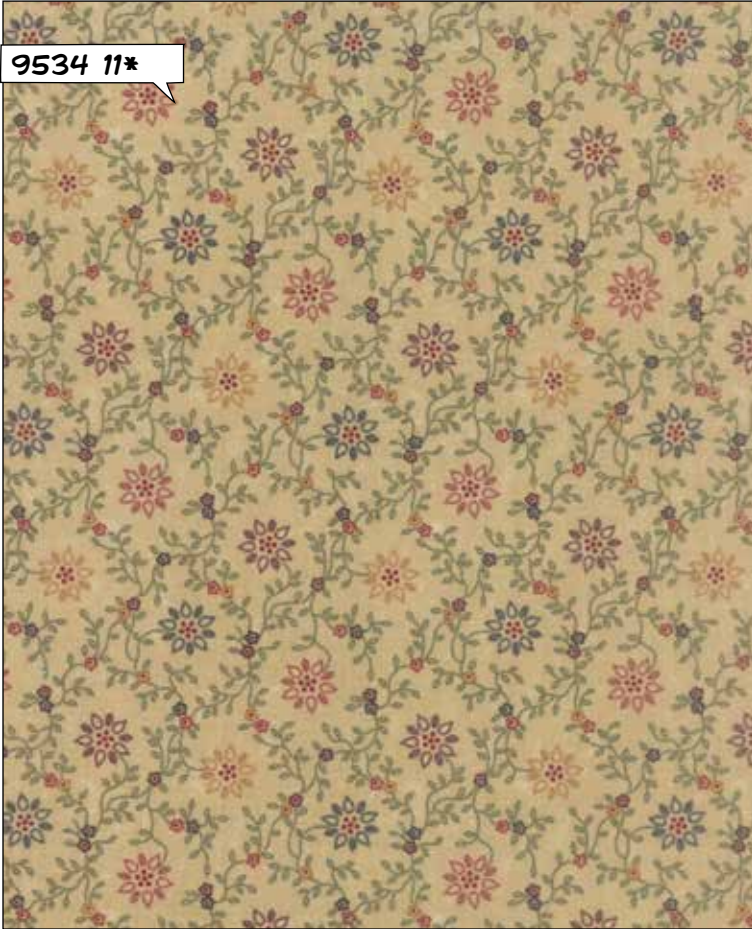

KT 16119 / KT 16119G
Tumbling Blocks Runner
Size: 22" x 44"

RP
FRIENDLY

KT 16119 / KT 16119G
Thistle and Thorn Lap
Size: 70" x 88"

JR
FRIENDLY

KT 16119 / KT 16119G
Cup O Charm Lap
Size: 60" x 72"

LC
FRIENDLY

9534 11*

9530 11*

9535 11

9533 11*

9536 11

9537 11*

9531 11

9538 21