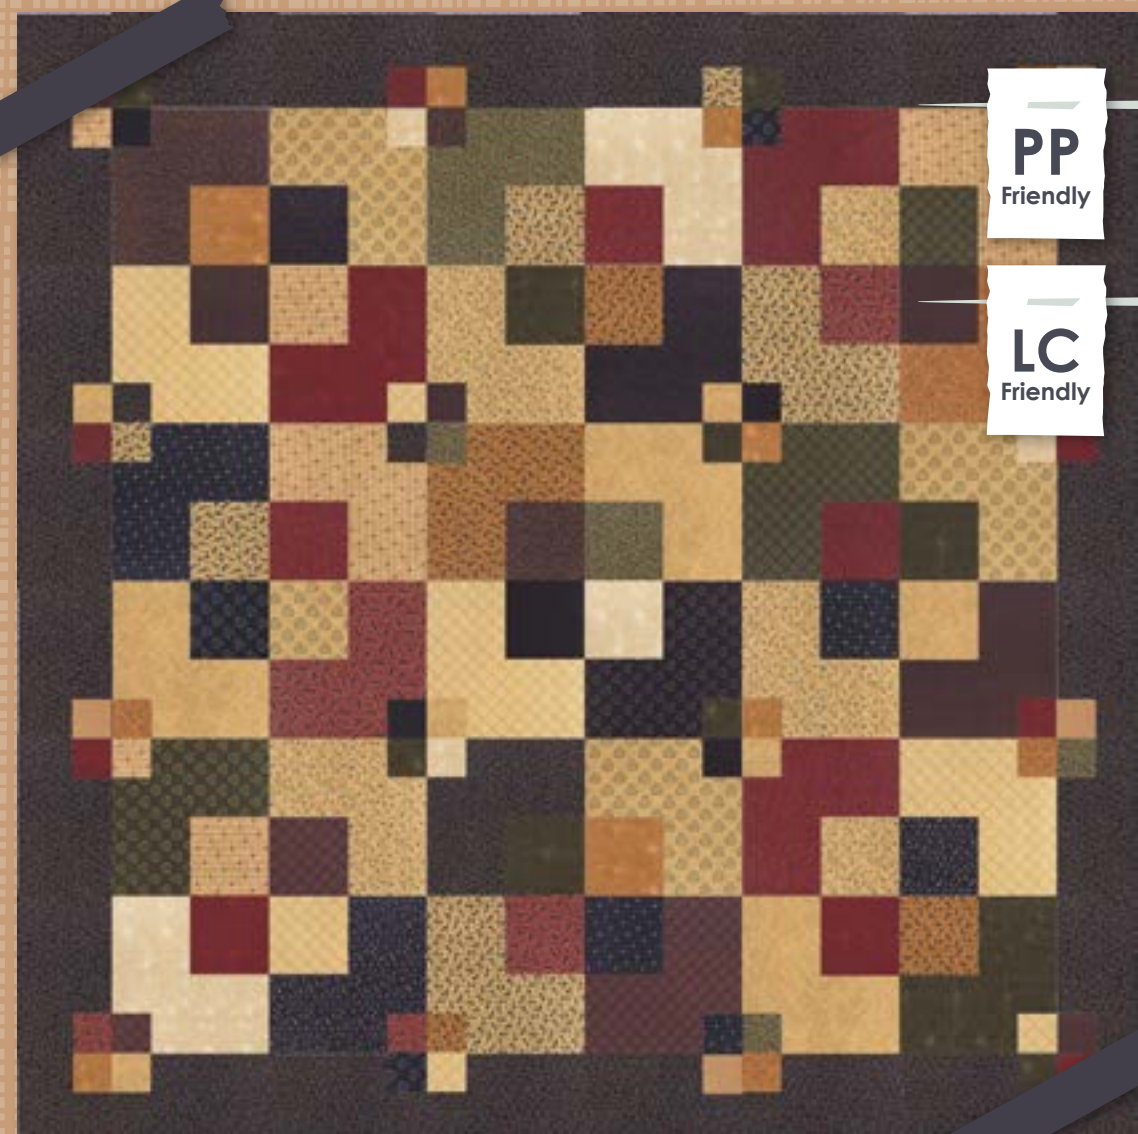

# Cozy Cottage Flannels Kansas Troubles Quilters

The snow is gently falling outside my window, laying a pristine white blanket over the fields and pond, glistening in the moonlight. I watch from my favorite chair, sipping a cup of tea, wrapped in the softest quilt ever. The simple prints in KT's classic rich colors are brushed to perfection for warm, snuggly quilts.

KT 15114 / KT 15114G Huggable Quilts: Huggable  
Size: 69" x 69"

Tan

9501 11F

Tan

9502 11F

Tonal Tan

9502 21F

Tan