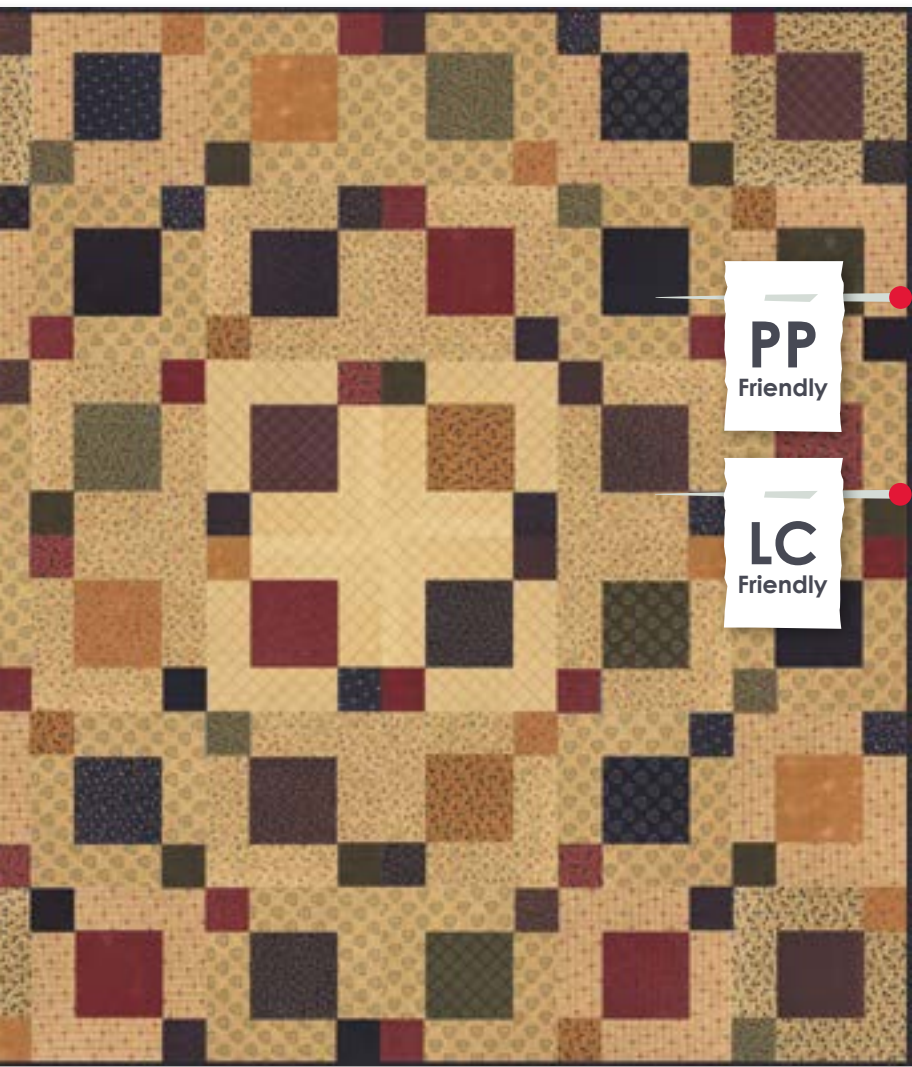

9504 15F

Green

9500 15F

Green

9505 15F

Green

9507 15F

PP Friendly

LC Friendly

**KT 15114 / KT 15114G** Huggable Quilts: Cuddle Up  
Size: 57" x 57"

PP Friendly

LC Friendly

**KT 15114 / KT 15114G**  
Huggable Quilts: Snuggle Me  
Size: 57" x 57"

9500 13F

9502 13F

9505 16F