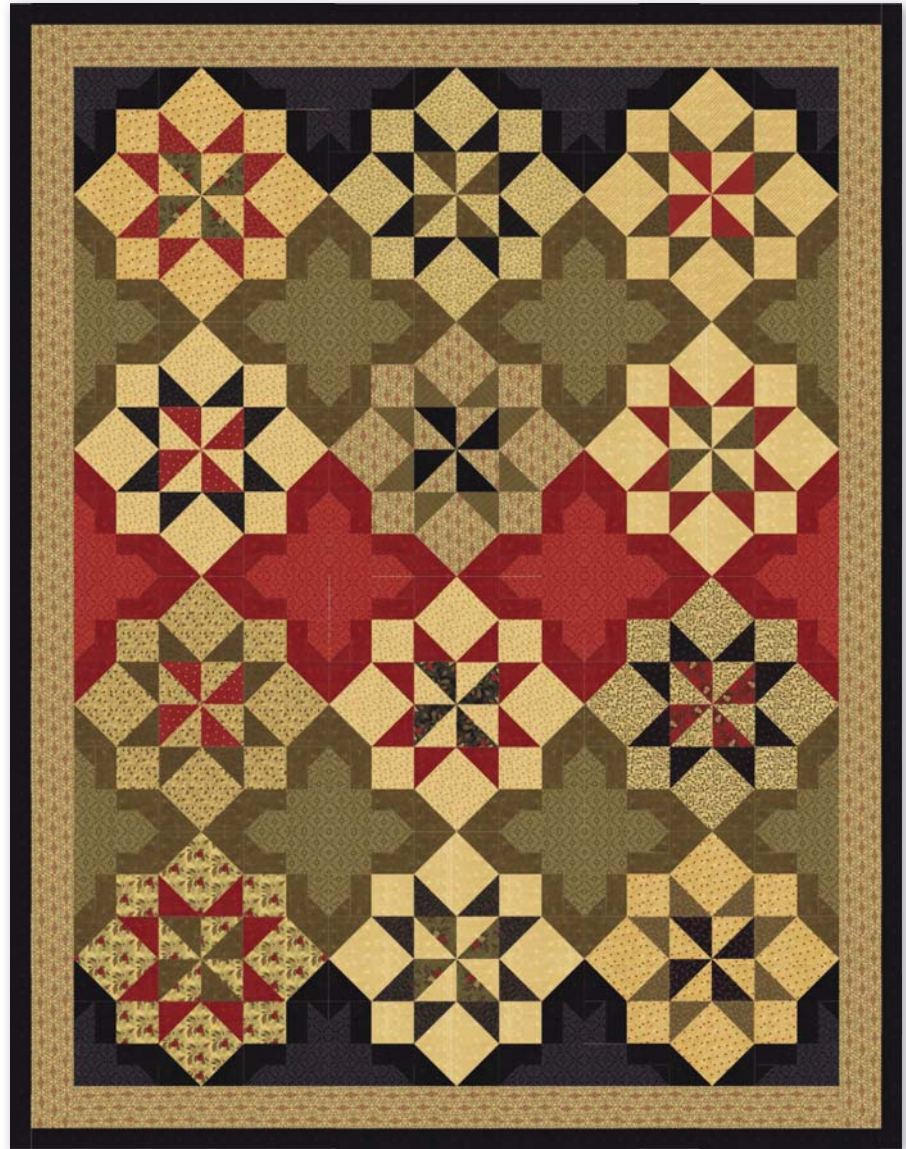

# Pine Fresh

*Sandy Gervais*

№ 17777 11  
Eggnog

№ 17776 11  
Eggnog

№ 17779 11\*  
Eggnog

*My* Grandma Evelyn had a tiered tray which she packed with goodies during the holidays. Her “Tower of Treats” had fruit on the bottom tier, candies and cookies in the middle, and some strange dried fruit (which I never chose) on the top tier.

This inspired my panel print and my rendition of the “tower” which I filled with a bounty of fruits, pinecones, bulbs, and berries. *Pine Fresh* features prints with festive flair in a warm Christmas color palette. Crimson reds, evergreens and golds are paired with bold black for richness. I think I can smell the fresh pine of *Pine Fresh*!

*Sandy*

No 17774 14\*  
Eggnog

No 7521 624  
Eggnog

No 17775 11\*  
Eggnog

■ No PH 604/PH 604G Star Studded Night Size: 66" x 84"

No 17772 14\*  
Eggnog

No 17773 11\*  
Eggnog

No 17778 11  
Eggnog

№ PH 599/ PH 599G Pine Fresh Size: 60" x 75"

*Panel 24"x44" – 2 Colorways*  
 Block approx. 23"x30". Labels 3"x4¾"

№ 17770 11  
Ebony

Panel reduced to show detail.  
 № 17770 12\*  
Berry

№ 17771 14  
Eggnog