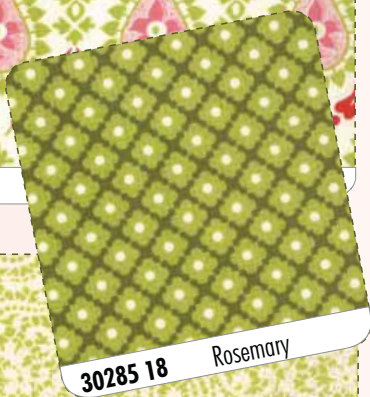

30286 15 Fashionista

30280 14 Rosemary

moda

30287 15 Succulent

30286 16* Succulent

30282 16* Fashionista

30284 16 Fashionista

30150 136 Bubblegum

30150 135* Inviting

30150 139 Radish

30150 140 Succulent

30150 141 Rosemary

grunge adds texture and sparkle to every quilt!

30288 21 Inviting

30285 18 Rosemary

30286 17 Celery

moda

Delivery: February, 2012

- Asst. 30280-15 – 15 Yards of Each
- Asst. 30280-12 – 12 Yards of Each
- Asst. 30280-10 – 10 Yards of Each
- Asst. 30280-10H – 10 Yards of 20 Skus

- 30280AB – Bundle: 40 Skus -18" x 22"
- 30280F8 – Bundle: 40 Skus - Min. 2
- 30280JR – Jellyroll (40) 2 ½"x45" Strips - PK 4
- 30280LC – Layer Cake (42) 10"x10" Squares - PK 4
- 30280PP – (42) 5"x5" Squares - PK 12

JR's, LC's and PP's include two each of 18524, 18525 and 18527

Skus: 40 Prints 44"-45" 100% Cotton

30284 17* Rosemary

30285 17* Celery

30283 17* Rosemary

30287 16 Rosemary

30282 17* Rosemary

30281 17* Rosemary