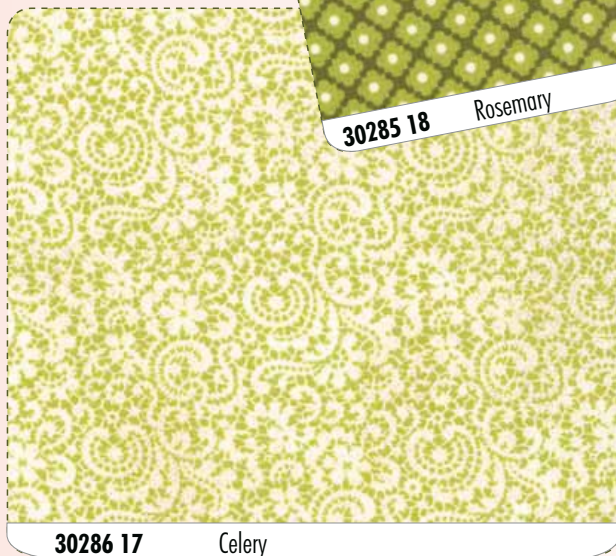

30286 15 Fashionista

30280 14 Rosemary

moda

30287 15 Succulent

30286 16* Succulent

30282 16* Fashionista

30284 16 Fashionista

30150 136 Bubblegum

30150 135* Inviting

30150 139 Radish

30150 140 Succulent

30150 141 Rosemary

grunge adds texture and sparkle to every quilt!

30288 21 Inviting

30285 18 Rosemary

30286 17 Celery

moda

Delivery: February, 2012

- Asst. 30280-15 – 15 Yards of Each
- Asst. 30280-12 – 12 Yards of Each
- Asst. 30280-10 – 10 Yards of Each
- Asst. 30280-10H – 10 Yards of 20 Skus

- 30280AB – Bundle: 40 Skus -18" x 22"
- 30280F8 – Bundle: 40 Skus - Min. 2
- 30280JR – Jellyroll (40) 2 ½"x45" Strips - PK 4
- 30280LC – Layer Cake (42) 10"x10" Squares - PK 4
- 30280PP – (42) 5"x5" Squares - PK 12

JR's, LC's and PP's include two each of 18524, 18525 and 18527

Skus: 40 Prints 44"-45" 100% Cotton

30284 17* Rosemary

30285 17* Celery

30283 17* Rosemary

30287 16 Rosemary

30282 17* Rosemary

30281 17* Rosemary