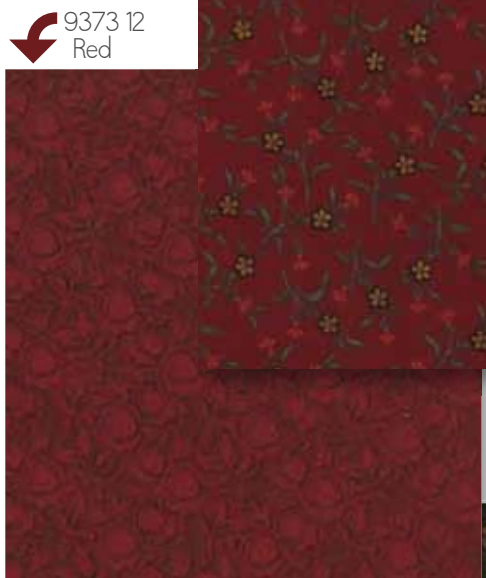

Harvest Moon – #KT 11098/ KT 11098G Finished Quilt Measures 60" x 74"  
Pattern contains 3 projects. See page 86 for all the projects.

9372 12  
Red

\*9370 12  
Red

\*9371 12  
Red

\*9375 22  
Tonal Red

*moda*

\*9374 12  
Red

9373 12  
Red

\*9371 21  
Tonal Tan

9371 11  
Tan

9373 11  
Tan

9375 21  
Tonal Tan

9372 11  
Tan

9375 13  
Green