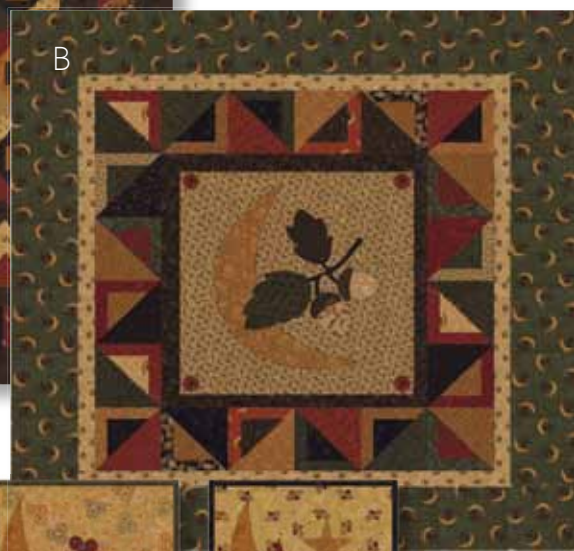

# PATTERNS from Kansas Troubles

Loose Change — #KT 12100/ KT 12100G

New Moon — #KT 55014/ KT 55014G Finished Quilt Measures 32" x 32"

Harvest Moon Mini Table Treat — #KT 22041/ KT 22014G Measures 17"

A

B

C

Harvest Moon — #KT 11098/ KT 11098G  
Includes Pattern for A & B quilts shown above. Optional centers (C) for quilt B.

## September Delivery

SKUS: 40 PRINTS  
CONTENT: 100% COTTON