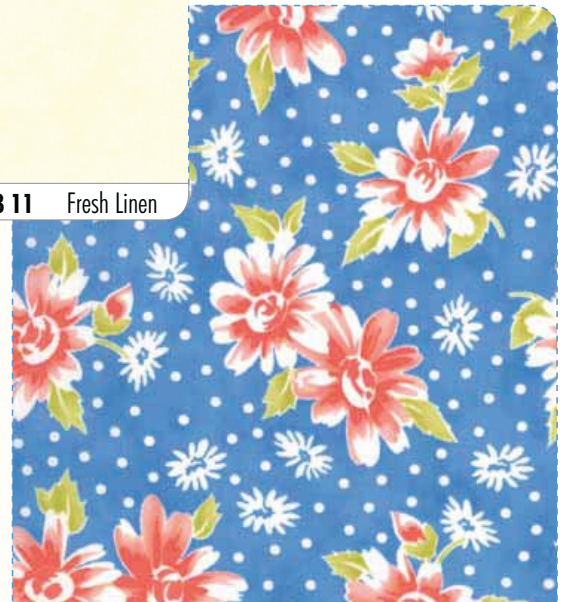

20181 14 Seaglass

20183 13 Ocean

20188 11 Fresh Linen

20187 13* Ocean

20180 13* Ocean

* Part of Half Assortment

FT 946 or FT 946G Star Bloom 78" x 78"

20180 17 Boardwalk