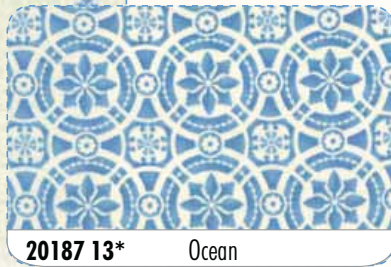

FT 943

FT 940

FIG TREE
patterns

FT 945 or FT 945G

FT 944 or FT 944G

See Fig Tree patterns for additional colorways & sizes on all quilt patterns.

20184 13 Ocean

FT 947 or FT 947G Boardwalk 70"x 70"

20181 14 Seaglass

20183 13 Ocean

20188 11 Fresh Linen

20187 13* Ocean

20180 13* Ocean

* Part of Half Assortment

FT 946 or FT 946G Star Bloom 78" x 78"

20180 17 Boardwalk