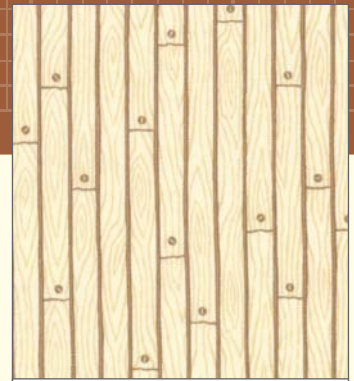

19507 18

*19506 18

*19503 18

19505 18

CHD 1111/CHD 1111G
COUNTING SHEEP
Pattern by Coach House Designs 45" x 53"

19502 18

19508 18

19501 18

*19504 18

CHD 1109/ CHD 1109G
 COUNTRY ROADS Pattern by Coach House Designs
 48" x 56"

*19505 20

19501 20

*19506 20

*19503 20

*19502 12

19508 20